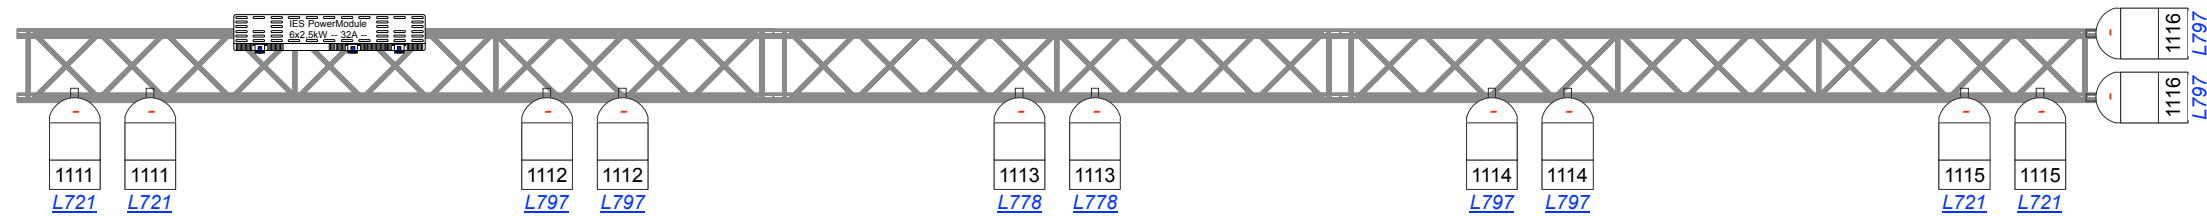

E-Truss

FOH Truss

Balcony Truss

MovingLight: All Layers

Qty	Sym	Type	Mode
20x		Robin MMX Spot	m2
24x		Robin 100 LED Beam	m2
8x		COLORCOMMAND	Ch4
7x		Robin 600 LED Wash	m5
8x		ATOMIC 3000	4ch
4x		ATOMIC 3000	4ch
4x		Robin MMX Spot	m2
5x		Robin 600 LED Wash	m5
8x		Robin 100 LED Beam	m2

Conventional: All Layers

Qty	Sym	Type
16x		Fourbar ACL Black (1/2 Set)
88x		PAR64 220 Black
14x		Source Four Profile Zoom 15'-30' LED SERIES 2 LUSTR
10x		4Light Par36 1CH

Season 2017-2018		Main Hall - Lights	
<small>Loadin:</small> 08-2017	<small>Loadout:</small> 07-2018	<small>Pilot Subject:</small> Main Hall Lights - Fixture Numbers	<small>Revision #:</small> _v1_a
		<small>Client:</small> 	<small>Jobnumber:</small>
<small>Design:</small> Lennart Lindhout	<small>Drawn by:</small> Lennart Lindhout	<small>Venue:</small> Patronaat, Haarlem, NL	<small>Scale:</small> 1:50
		<small>Papersize:</small> A3	