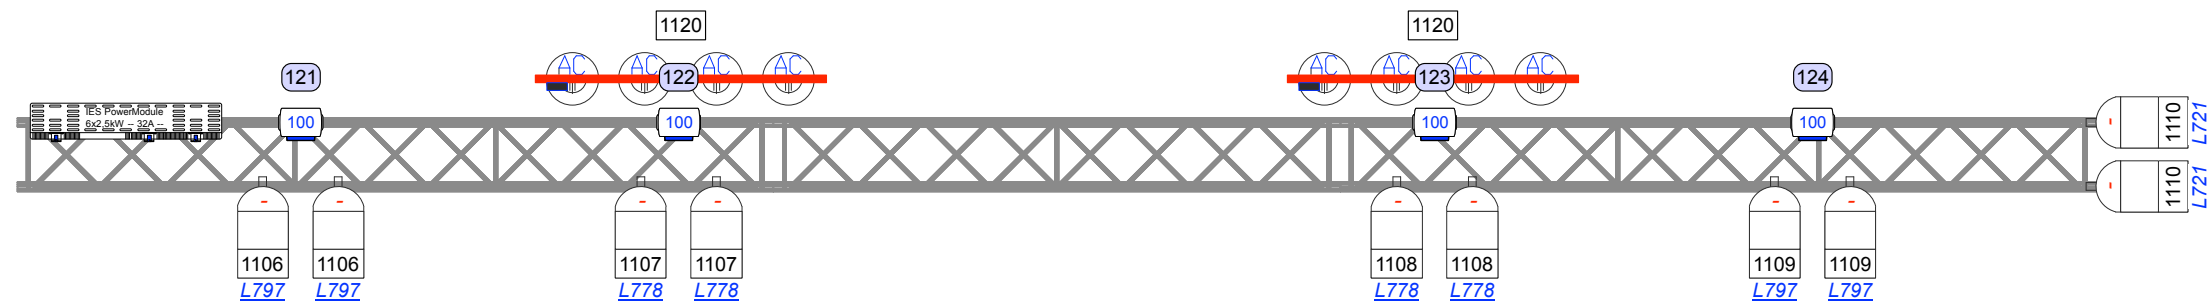

E-Truss

FOH Truss

Balcony Truss

MovingLight: All Layers

Qty	Sym	Type	Mode
20x		Robin MMX Spot	m2
24x		Robin 100 LED Beam	m2
8x		COLORCOMMAND	Ch4
7x		Robin 600 LED Wash	m5
8x		ATOMIC 3000	4ch
4x		ATOMIC 3000	4ch
4x		Robin MMX Spot	m2
5x		Robin 600 LED Wash	m5
8x		Robin 100 LED Beam	m2

Conventional: All Layers

Qty	Sym	Type
16x		Fourbar ACL Black (1/2 Set)
88x		PAR64 220 Black
14x		Source Four Profile Zoom 15'-30' LED SERIES 2 LUSTR
10x		4Light Par36 1CH

Season 2017-2018		Main Hall - Lights	
<small>Loadin:</small> 08-2017	<small>Loadout:</small> 07-2018	<small>Pilot Subject:</small> Main Hall Lights - Fixture Numbers	<small>Revision #:</small> _v1_a
		<small>Client:</small> 	<small>Jobnumber:</small>
<small>Design:</small> Lennart Lindhout	<small>Drawn by:</small> Lennart Lindhout	<small>Venue:</small> Patronaat, Haarlem, NL	<small>Scale:</small> 1:50
		<small>Papersize:</small> A3	