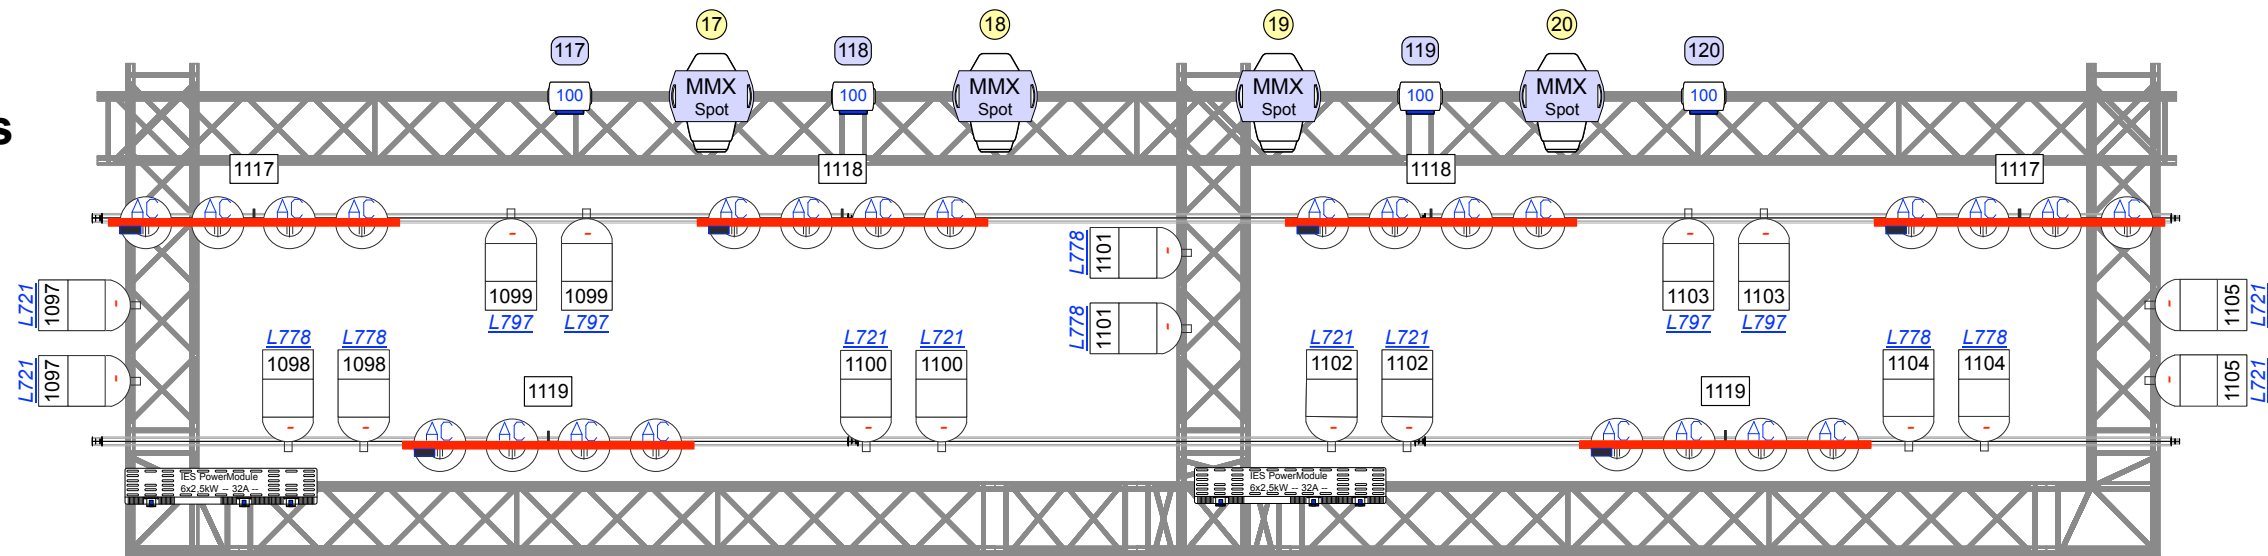

E-Truss

FOH Truss

Balcony Truss

MovingLight: All Layers

Qty	Sym	Type	Mode
20x		Robin MMX Spot	m2
24x		Robin 100 LED Beam	m2
8x		COLORCOMMAND	Ch4
7x		Robin 600 LED Wash	m5
8x		ATOMIC 3000	4ch
4x		ATOMIC 3000	4ch
4x		Robin MMX Spot	m2
5x		Robin 600 LED Wash	m5
8x		Robin 100 LED Beam	m2

Conventional: All Layers

Qty	Sym	Type
16x		Fourbar ACL Black (1/2 Set)
88x		PAR64 220 Black
14x		Source Four Profile Zoom 15'-30' LED SERIES 2 LUSTR
10x		4Light Par36 1CH

Season 2017-2018		Main Hall - Lights	
<small>Loadin:</small> 08-2017	<small>Loadout:</small> 07-2018	<small>Pilot Subject:</small> Main Hall Lights - Fixture Numbers	<small>Revision #:</small> _v1_a
		<small>Client:</small> 	<small>Jobnumber:</small>
<small>Design:</small> Lennart Lindhout	<small>Drawn by:</small> Lennart Lindhout	<small>Venue:</small> Patronaat, Haarlem, NL	<small>Scale:</small> 1:50
		<small>Papersize:</small> A3	