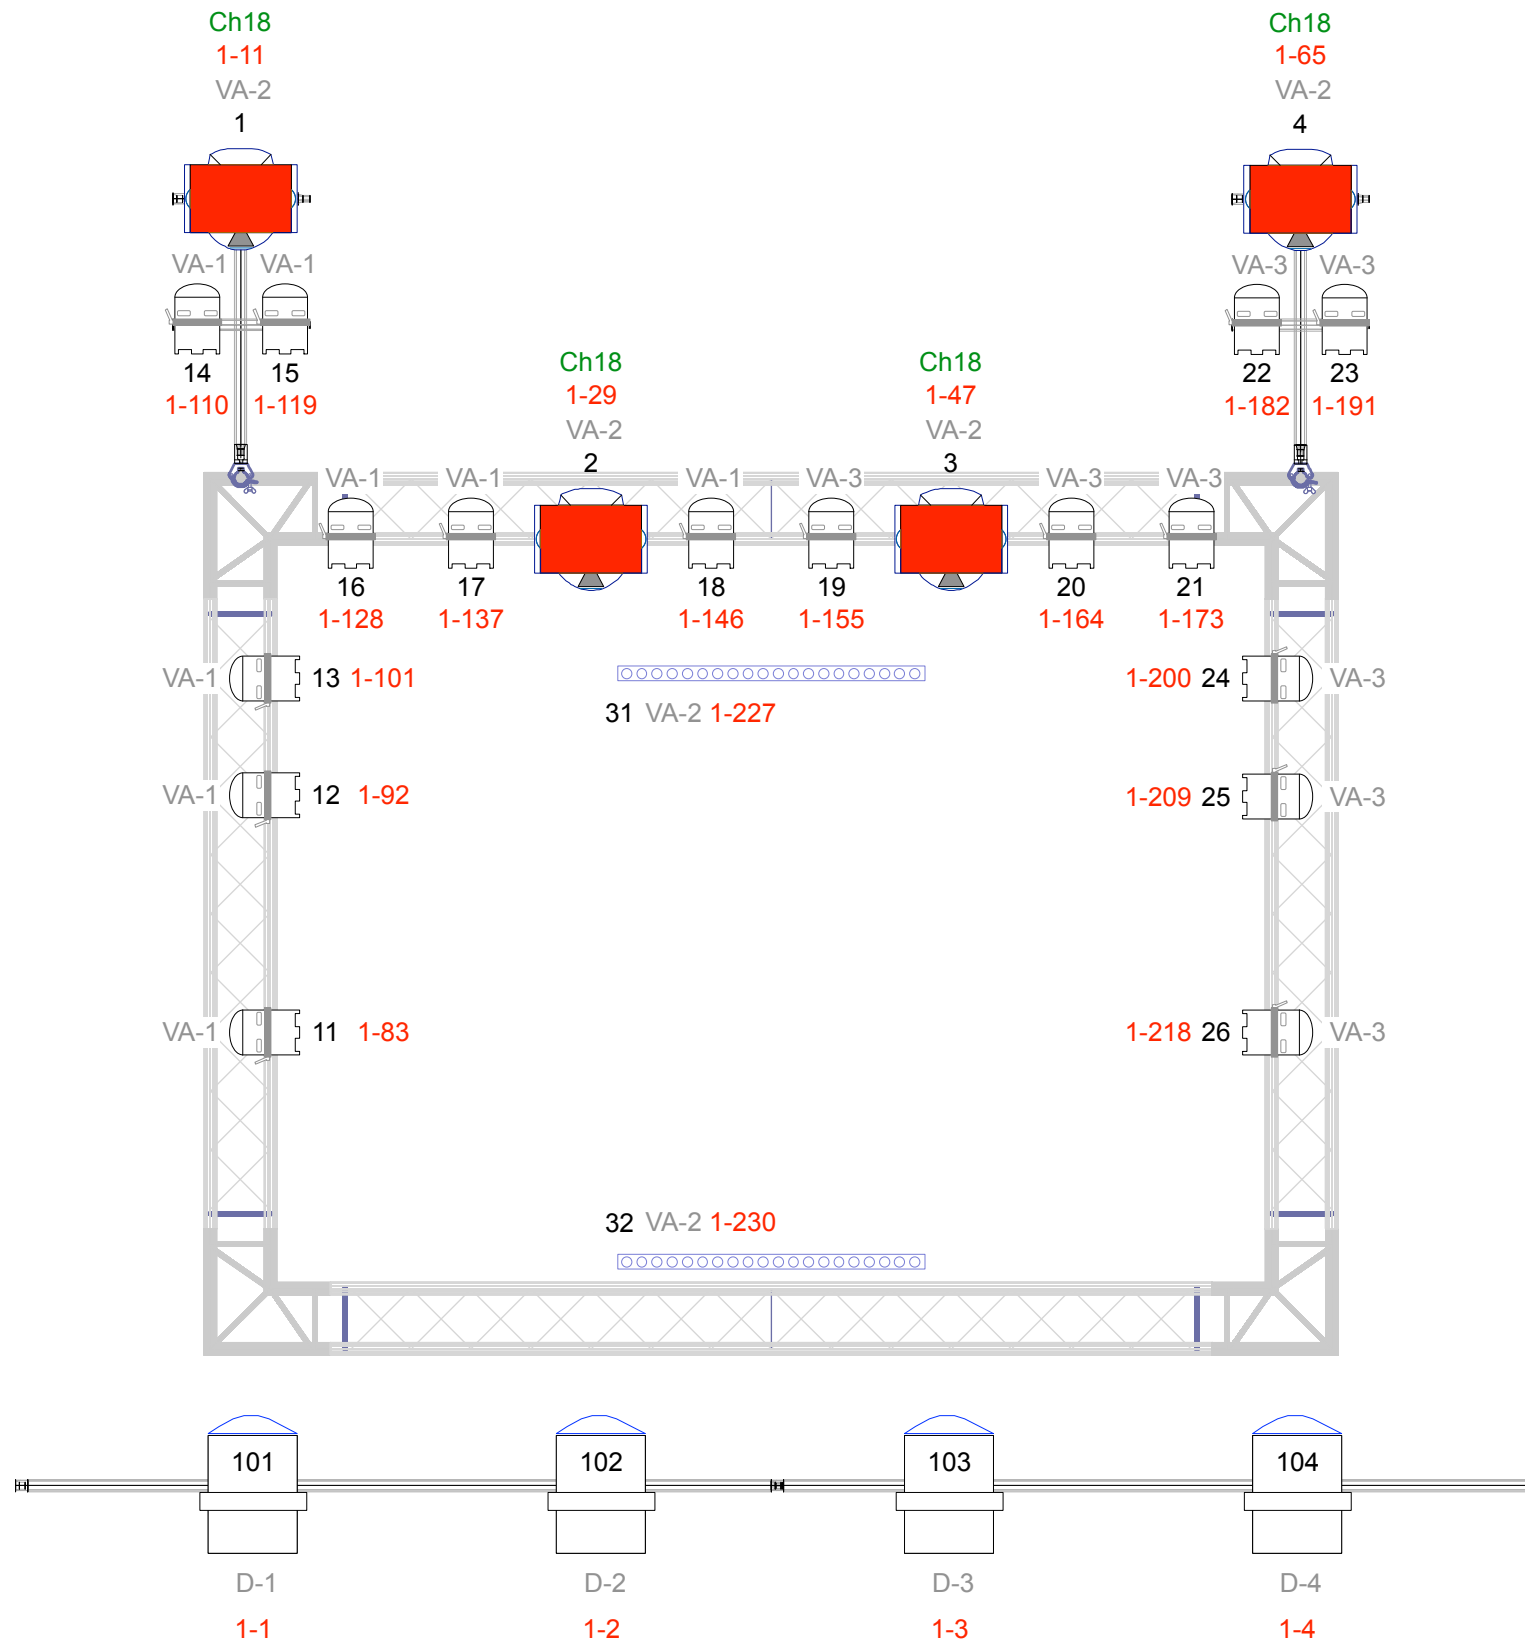

Patronaat Cafe
Season 2016-2017

MovingLight: All Layers		
Qty	Sym	Type
4x		STUDIO SPOT 250
16x		StagePAR 19 Pro Zoom

Conventional: All Layers		
Qty	Sym	Type
4x		PC 1000W
2x		ROUND STRIP

Showdate: Aug 2016 - Juli 2017

Loadin: 04-08-2016

Loadout: Juli 2017

Jobnumber:

Client:

Patronaat

Lighting Designer:

Lighting Department

Stage Designer:

Director:

Scale:

1:30

Papersize:

A3

File:

PT_Cafe_2016_v01.vwx

Drawn by: