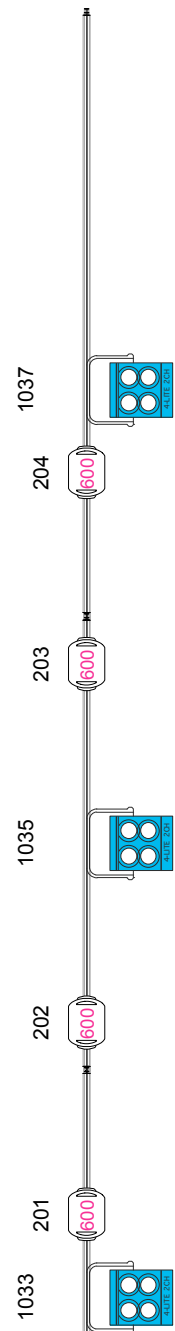

Catwalk U.S. Upper

Catwalk U.S. Lower

LX 5

LX 4

LX 3

LX 2

LX 1

Catwalk Front Upper

MovingLight: L=PT_GZ - Stage				
Qty	Sym	Type	Mode	
16x		ROBIN MMX SPOT	M2	
8x		COLORCOMMAND	Ch4	
8x		STROBE ATOMIC 3000	Ch4	
16x		ROBIN 100 LED BEAM	M2	
8x		ROBIN 600 LED Wash	M5	
1x		Color Power Max 12 Out		

Conventional: L=PT_GZ - Stage		
Qty	Sym	Type
48x		PAR64 220 Black
8x		Fourbar ACL Black (1/2 Set)
9x		4Light Par36 2CH
14x		Source Four Profile Zoom 15'-30' LED SERIES 2 LUSTR

Main Hall - Stage Season 2016-2017

Stage Designer:

Director:

Scale:

1:50

Papersize:

A3

File:

PT_GZ_2016_v01.wvx