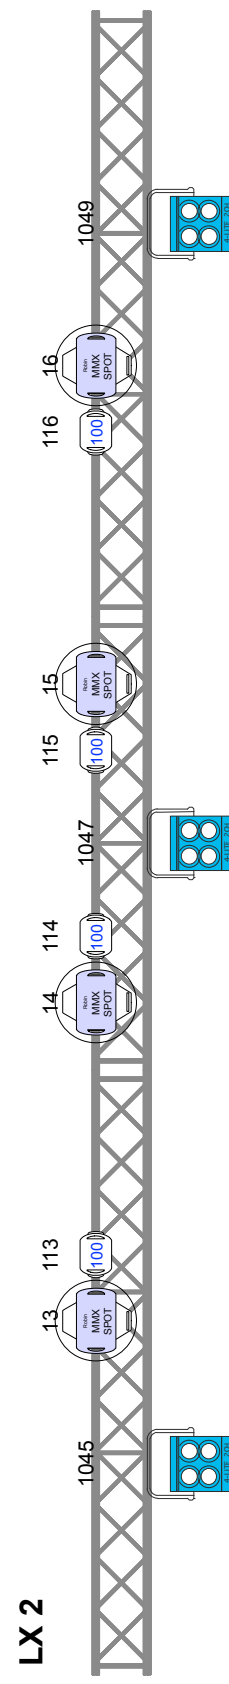

Catwalk U.S. Upper

Catwalk U.S. Lower

LX 5

LX 4

LX 3

LX 2

LX 1

Catwalk Front Upper

MovingLight: L=PT_GZ - Stage				
Qty	Sym	Type	Mode	
16x		ROBIN MMX SPOT	M2	
8x		COLORCOMMAND	Ch4	
8x		STROBE ATOMIC 3000	Ch4	
16x		ROBIN 100 LED BEAM	M2	
8x		ROBIN 600 LED Wash	M5	
1x		Color Power Max 12 Out		

Conventional: L=PT_GZ - Stage		
Qty	Sym	Type
48x		PAR64 220 Black
8x		Fourbar ACL Black (1/2 Set)
9x		4Light Par36 2CH
14x		Source Four Profile Zoom 15'-30' LED SERIES 2 LUSTR

Main Hall - Stage Season 2016-2017