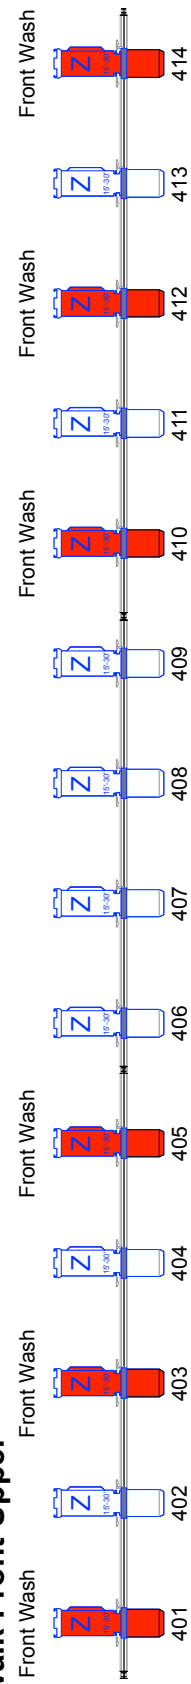

Catwalk U.S. Upper

Catwalk U.S. Lower

LX 5

LX 4

LX 3

LX 2

LX 1

Catwalk Front Upper

MovingLight: L=PT_GZ - Stage				
Qty	Sym	Type	Mode	
16x		ROBIN MMX SPOT	M2	
8x		COLORCOMMAND	Ch4	
8x		STROBE ATOMIC 3000	Ch4	
16x		ROBIN 100 LED BEAM	M2	
8x		ROBIN 600 LED Wash	M5	
1x		Color Power Max 12 Out		

Conventional: L=PT_GZ - Stage		
Qty	Sym	Type
48x		PAR64 220 Black
8x		Fourbar ACL Black (1/2 Set)
9x		4Light Par36 2CH
14x		Source Four Profile Zoom 15'-30' LED SERIES 2 LUSTR

Main Hall - Stage Season 2016-2017