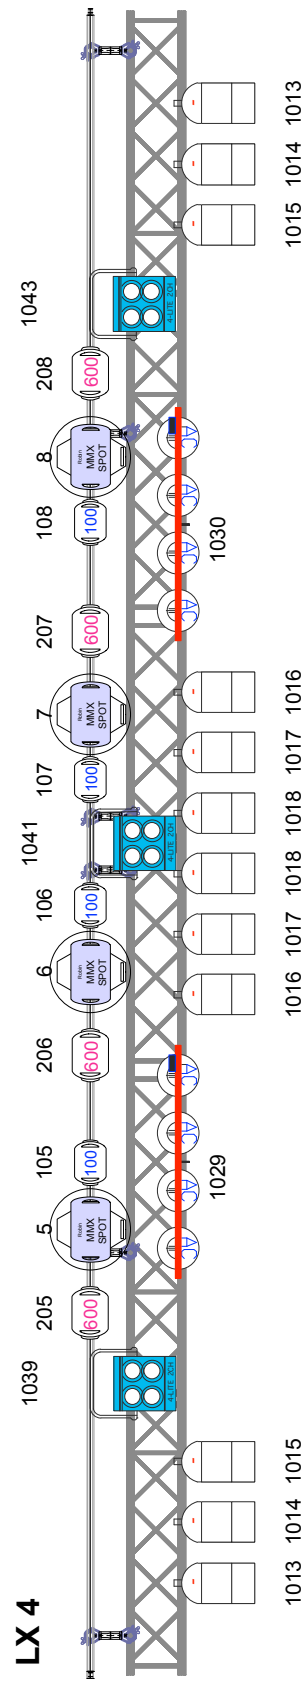

Catwalk U.S. Upper

Catwalk U.S. Lower

LX 5

LX 4

LX 3

LX 2

LX 1

Catwalk Front Upper

MovingLight: L=PT_GZ - Stage				
Qty	Sym	Type	Mode	
16x		ROBIN MMX SPOT	M2	
8x		COLORCOMMAND	Ch4	
8x		STROBE ATOMIC 3000	Ch4	
16x		ROBIN 100 LED BEAM	M2	
8x		ROBIN 600 LED Wash	M5	
1x		Color Power Max 12 Out		

Conventional: L=PT_GZ - Stage		
Qty	Sym	Type
48x		PAR64 220 Black
8x		Fourbar ACL Black (1/2 Set)
9x		4Light Par36 2CH
14x		Source Four Profile Zoom 15'-30' LED SERIES 2 LUSTR

Main Hall - Stage Season 2016-2017

Stage Designer:

Director:

Scale:

1:50

Papersize:

A3

File:

PT_GZ_2016_v01.wvx