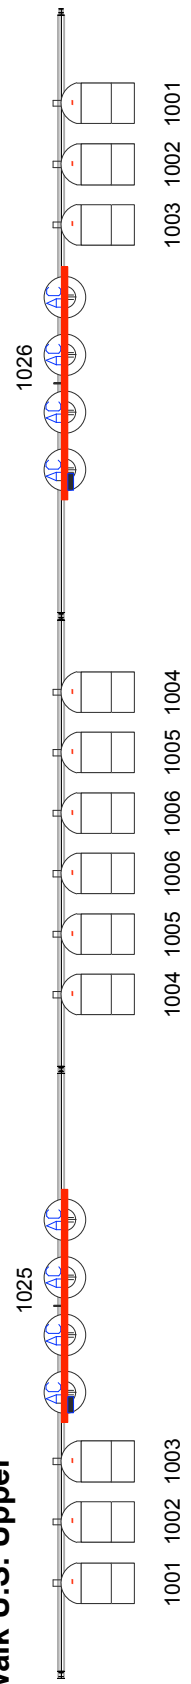

Catwalk U.S. Upper

Catwalk U.S. Lower

LX 5

LX 4

LX 3

LX 2

LX 1

Catwalk Front Upper

MovingLight: L=PT_GZ - Stage				
Qty	Sym	Type	Mode	
16x		ROBIN MMX SPOT	M2	
8x		COLORCOMMAND	Ch4	
8x		STROBE ATOMIC 3000	Ch4	
16x		ROBIN 100 LED BEAM	M2	
8x		ROBIN 600 LED Wash	M5	
1x		Color Power Max 12 Out		

Conventional: L=PT_GZ - Stage		
Qty	Sym	Type
48x		PAR64 220 Black
8x		Fourbar ACL Black (1/2 Set)
9x		4Light Par36 2CH
14x		Source Four Profile Zoom 15'-30' LED SERIES 2 LUSTR

Main Hall - Stage Season 2016-2017