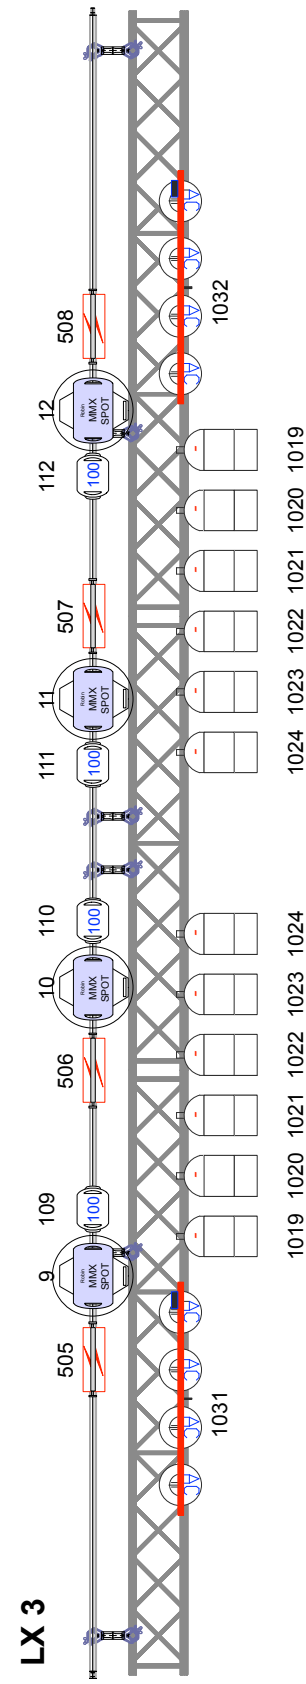

Catwalk U.S. Upper

Catwalk U.S. Lower

LX 5

LX 4

LX 3

LX 2

LX 1

Catwalk Front Upper

MovingLight: L=PT_GZ - Stage				
Qty	Sym	Type	Mode	
16x		ROBIN MMX SPOT	M2	
8x		COLORCOMMAND	Ch4	
8x		STROBE ATOMIC 3000	Ch4	
16x		ROBIN 100 LED BEAM	M2	
8x		ROBIN 600 LED Wash	M5	
1x		Color Power Max 12 Out		

Conventional: L=PT_GZ - Stage		
Qty	Sym	Type
48x		PAR64 220 Black
8x		Fourbar ACL Black (1/2 Set)
9x		4Light Par36 2CH
14x		Source Four Profile Zoom 15'-30' LED SERIES 2 LUSTR

Main Hall - Stage Season 2016-2017

Stage Designer:

Director:

Scale:

1:50

Papersize:

A3

File:

PT_GZ_2016_v01.wvx