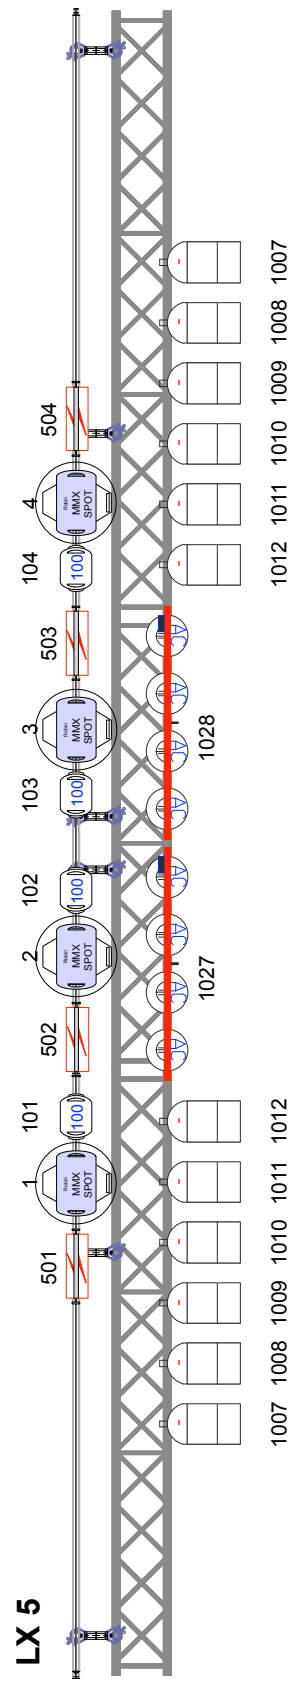

Catwalk U.S. Upper

Catwalk U.S. Lower

LX 5

LX 4

LX 3

LX 2

LX 1

Catwalk Front Upper

MovingLight: L=PT_GZ - Stage				
Qty	Sym	Type	Mode	
16x		ROBIN MMX SPOT	M2	
8x		COLORCOMMAND	Ch4	
8x		STROBE ATOMIC 3000	Ch4	
16x		ROBIN 100 LED BEAM	M2	
8x		ROBIN 600 LED Wash	M5	
1x		Color Power Max 12 Out		

Conventional: L=PT_GZ - Stage		
Qty	Sym	Type
48x		PAR64 220 Black
8x		Fourbar ACL Black (1/2 Set)
9x		4Light Par36 2CH
14x		Source Four Profile Zoom 15'-30' LED SERIES 2 LUSTR

Main Hall - Stage Season 2016-2017

Stage Designer:

Director:

Scale:

1:50

Papersize:

A3

File:

PT_GZ_2016_v01.wvx