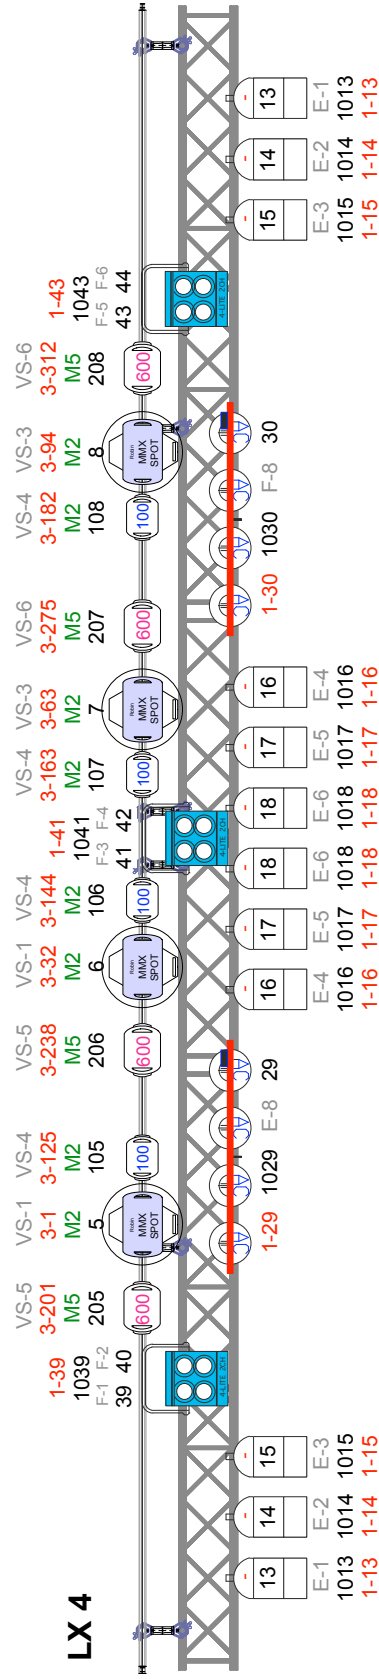

Catwalk U.S. Upper

Catwalk U.S. Lower

LX 5

LX 4

LX 3

LX 2

LX 1

Catwalk Front Upper

MovingLight: L=PT_GZ - Stage

Qty	Sym	Type	Mode
16x		ROBIN MMX SPOT	M2
8x		COLORCOMMAND	Ch4
8x		STROBE ATOMIC 3000	Ch4
16x		ROBIN 100 LED BEAM	M2
8x		ROBIN 600 LED Wash	M5
1x		Color Power Max 12 Out	

Conventional: L=PT_GZ - Stage

Qty	Sym	Type
48x		PAR64 220 Black
8x		Fourbar ACL Black (1/2 Set)
9x		4Light Par36 2CH
14x		Source Four Profile Zoom 15'-30' LED SERIES 2 LUSTR

Main Hall - Stage Season 2016-2017

Showdate: 09-2016 t/m 07-2017