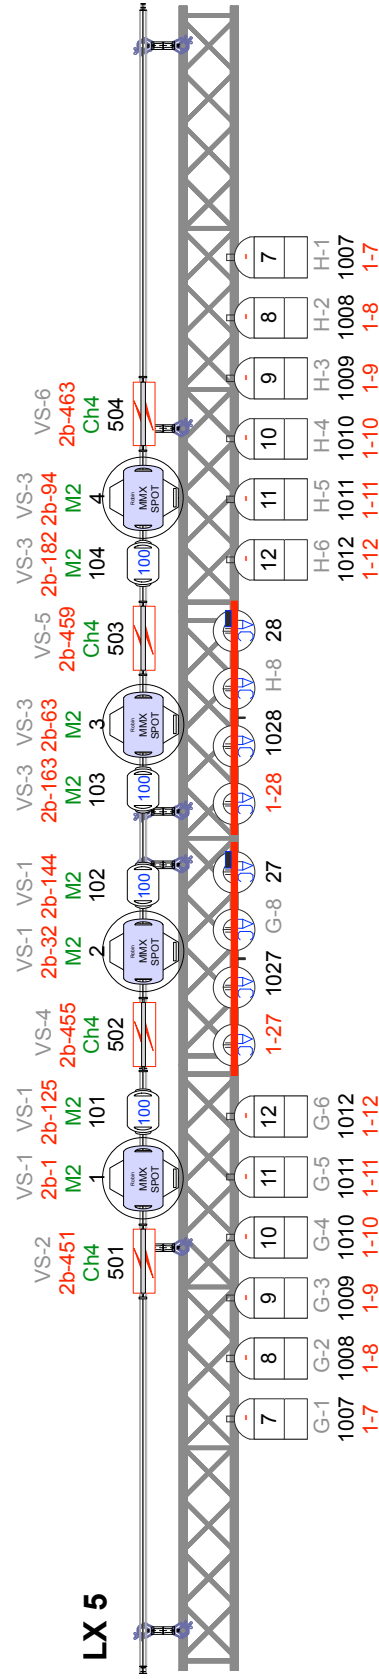

Catwalk U.S. Upper

Catwalk U.S. Lower

LX 5

LX 4

LX 3

LX 2

LX 1

Catwalk Front Upper

MovingLight: L=PT_GZ - Stage

Qty	Sym	Type	Mode
16x		ROBIN MMX SPOT	M2
8x		COLORCOMMAND	Ch4
8x		STROBE ATOMIC 3000	Ch4
16x		ROBIN 100 LED BEAM	M2
8x		ROBIN 600 LED Wash	M5
1x		Color Power Max 12 Out	

Conventional: L=PT_GZ - Stage

Qty	Sym	Type
48x		PAR64 220 Black
8x		Fourbar ACL Black (1/2 Set)
9x		4Light Par36 2CH
14x		Source Four Profile Zoom 15'-30' LED SERIES 2 LUSTR

Main Hall - Stage Season 2016-2017

Showdate: 09-2016 t/m 07-2017