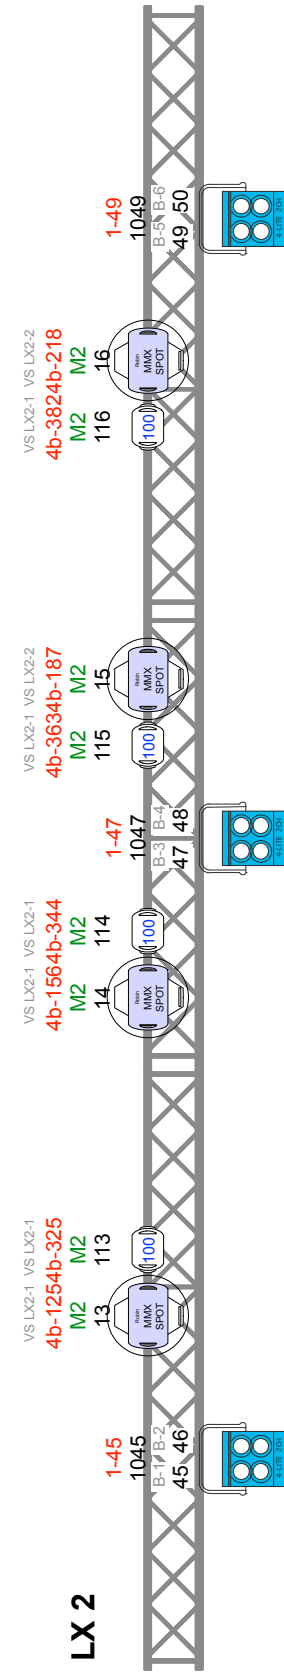

Catwalk U.S. Upper

Catwalk U.S. Lower

LX 5

LX 4

LX 3

LX 2

LX 1

Catwalk Front Upper

MovingLight: L=PT_GZ - Stage

Qty	Sym	Type	Mode
16x		ROBIN MMX SPOT	M2
8x		COLORCOMMAND	Ch4
8x		STROBE ATOMIC 3000	Ch4
16x		ROBIN 100 LED BEAM	M2
8x		ROBIN 600 LED Wash	M5
1x		Color Power Max 12 Out	

Conventional: L=PT_GZ - Stage

Qty	Sym	Type
48x		PAR64 220 Black
8x		Fourbar ACL Black (1/2 Set)
9x		4Light Par36 2CH
14x		Source Four Profile Zoom 15'-30' LED SERIES 2 LUSTR

Main Hall - Stage Season 2016-2017

Showdate: 09-2016 t/m 07-2017