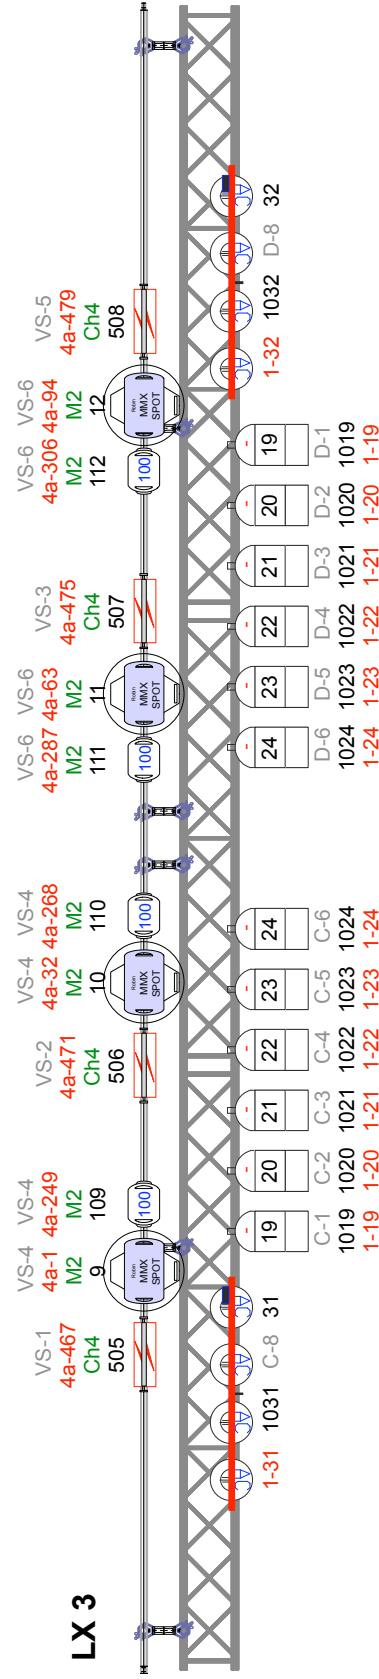

Catwalk U.S. Upper

Catwalk U.S. Lower

LX 5

LX 4

LX 3

LX 2

LX 1

Catwalk Front Upper

MovingLight: L=PT_GZ - Stage

Qty	Sym	Type	Mode
16x		ROBIN MMX SPOT	M2
8x		COLORCOMMAND	Ch4
8x		STROBE ATOMIC 3000	Ch4
16x		ROBIN 100 LED BEAM	M2
8x		ROBIN 600 LED Wash	M5
1x		Color Power Max 12 Out	

Conventional: L=PT_GZ - Stage

Qty	Sym	Type
48x		PAR64 220 Black
8x		Fourbar ACL Black (1/2 Set)
9x		4Light Par36 2CH
14x		Source Four Profile Zoom 15'-30' LED SERIES 2 LUSTR

Main Hall - Stage Season 2016-2017

Showdate: 09-2016 t/m 07-2017