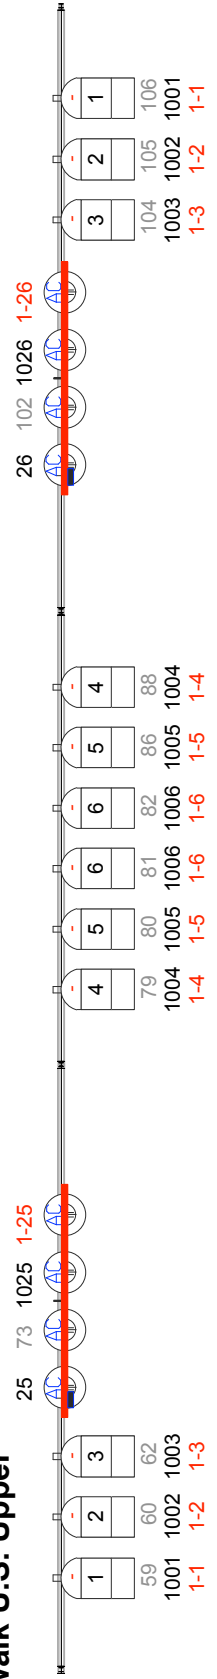

Catwalk U.S. Upper

Catwalk U.S. Lower

LX 5

LX 4

LX 3

LX 2

LX 1

Catwalk Front Upper

MovingLight: L=PT_GZ - Stage

Qty	Sym	Type	Mode
16x		ROBIN MMX SPOT	M2
8x		COLORCOMMAND	Ch4
8x		STROBE ATOMIC 3000	Ch4
16x		ROBIN 100 LED BEAM	M2
8x		ROBIN 600 LED Wash	M5
1x		Color Power Max 12 Out	

Conventional: L=PT_GZ - Stage

Qty	Sym	Type
48x		PAR64 220 Black
8x		Fourbar ACL Black (1/2 Set)
9x		4Light Par36 2CH
14x		Source Four Profile Zoom 15'-30' LED SERIES 2 LUSTR

Main Hall - Stage Season 2016-2017

Showdate: 09-2016 t/m 07-2017