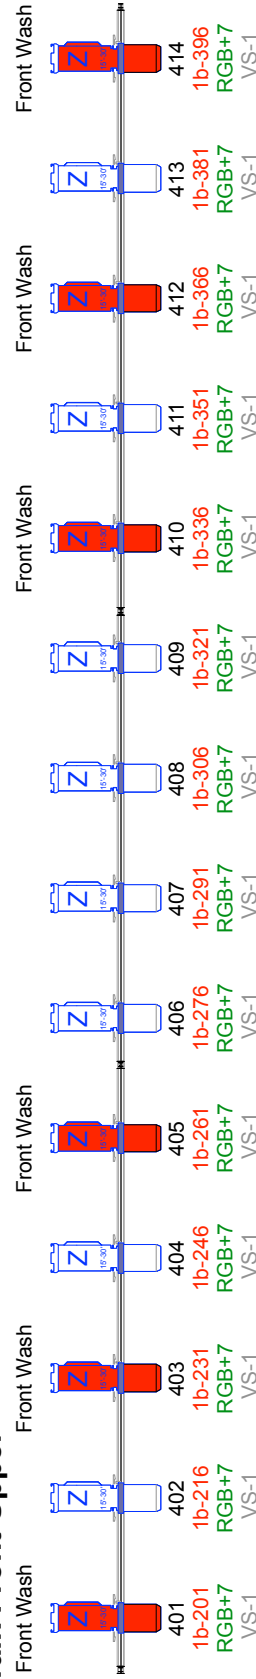

Catwalk U.S. Upper

Catwalk U.S. Lower

LX 5

LX 4

LX 3

LX 2

LX 1

Catwalk Front Upper

MovingLight: L=PT_GZ - Stage

Qty	Sym	Type	Mode
16x		ROBIN MMX SPOT	M2
8x		COLORCOMMAND	Ch4
8x		STROBE ATOMIC 3000	Ch4
16x		ROBIN 100 LED BEAM	M2
8x		ROBIN 600 LED Wash	M5
1x		Color Power Max 12 Out	

Conventional: L=PT_GZ - Stage

Qty	Sym	Type
48x		PAR64 220 Black
8x		Fourbar ACL Black (1/2 Set)
9x		4Light Par36 2CH
14x		Source Four Profile Zoom 15'-30' LED SERIES 2 LUSTR

Main Hall - Stage Season 2016-2017

Showdate: 09-2016 t/m 07-2017