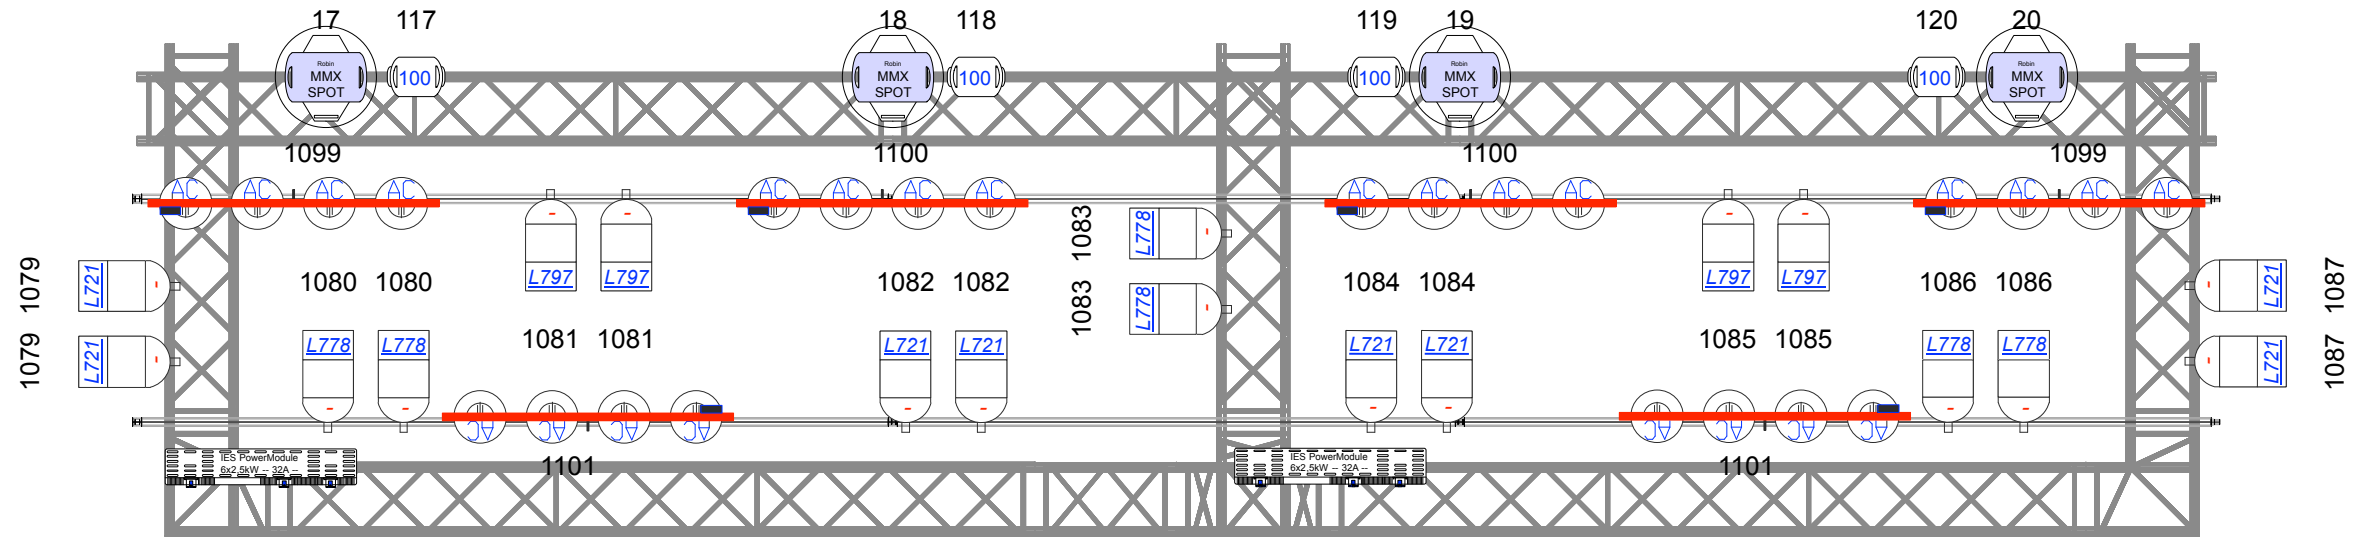

E-Grid

FOH Truss

Balkon Truss

MovingLight: L=PT_GZ - Hall

Qty	Sym	Type	Mode
4x		ROBIN MMX SPOT	M2
8x		ROBIN 100 LED BEAM	M2

Conventional: L=PT_GZ - Hall

Qty	Sym	Type
40x		PAR64 220 Black
8x		Fourbar ACL Black (1/2 Set)

Main Hall - Hall
Season 2016-2017

Showdate: 09-2016 t/m 07-2017

Loadin: 03 t/m 05-08-2016

Loadout: 07-2017

Jobnumber:

Client:

Patronaat

Lighting Designer:

Technical Department

Stage Designer:

Director:

Scale:

1:50

Papersize:

A3

File: