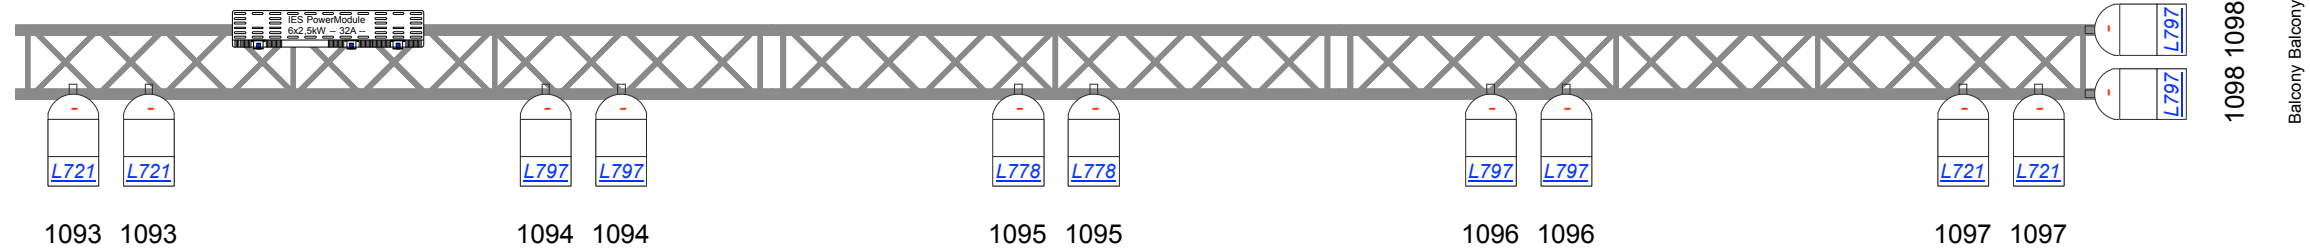

E-Grid

FOH Truss

Balkon Truss

MovingLight: L=PT_GZ - Hall

Qty	Sym	Type	Mode
4x		ROBIN MMX SPOT	M2
8x		ROBIN 100 LED BEAM	M2

Conventional: L=PT_GZ - Hall

Qty	Sym	Type
40x		PAR64 220 Black
8x		Fourbar ACL Black (1/2 Set)

Main Hall - Hall
Season 2016-2017

Showdate: 09-2016 t/m 07-2017

Loadin: 03 t/m 05-08-2016

Loadout: 07-2017

Jobnumber:

Client:

Patronaat

Lighting Designer: