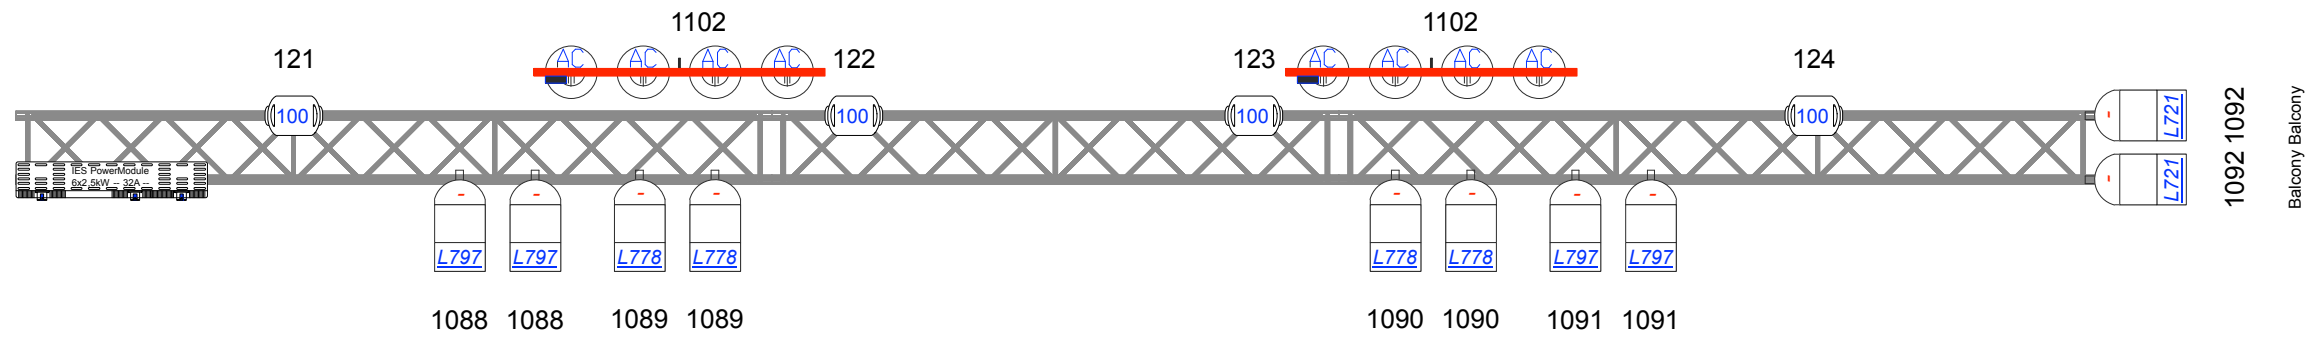

E-Grid

FOH Truss

Balkon Truss

MovingLight: L=PT_GZ - Hall

Qty	Sym	Type	Mode
4x		ROBIN MMX SPOT	M2
8x		ROBIN 100 LED BEAM	M2

Conventional: L=PT_GZ - Hall

Qty	Sym	Type
40x		PAR64 220 Black
8x		Fourbar ACL Black (1/2 Set)

Main Hall - Hall
Season 2016-2017

Showdate: 09-2016 t/m 07-2017

Loadin: 03 t/m 05-08-2016

Loadout: 07-2017

Jobnumber:

Client:

Patronaat

Lighting Designer:

Technical Department

Stage Designer:

Director:

Scale:

1:50

Papersize:

A3

File: