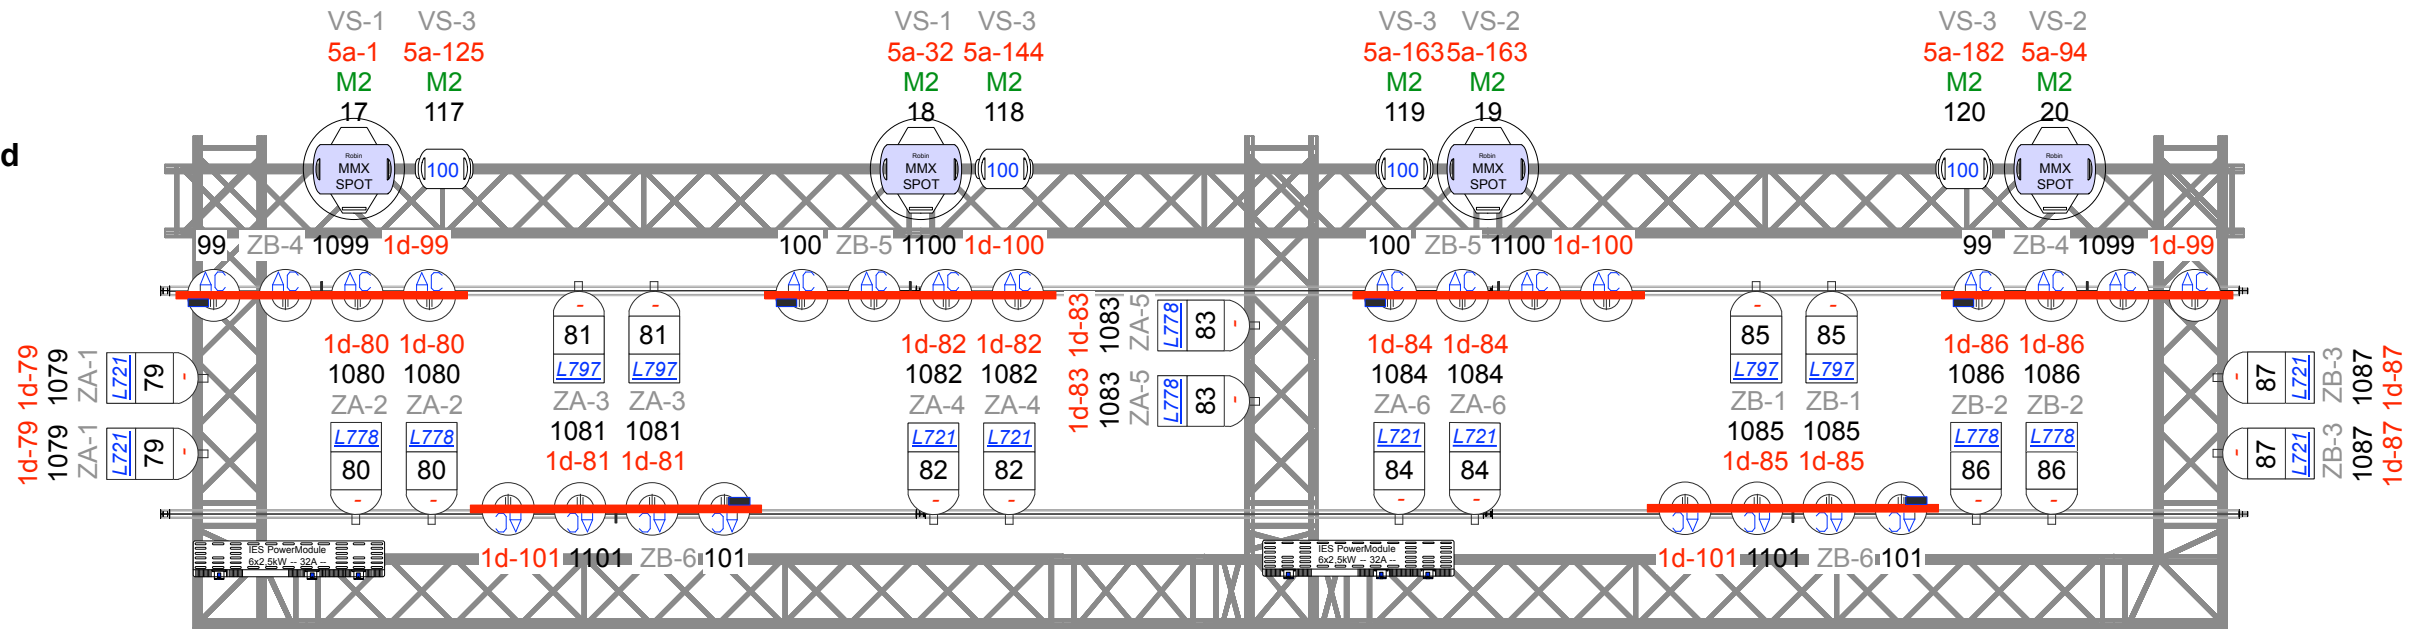

E-Grid

FOH Truss

Balkon Truss

MovingLight: L=PT_GZ - Hall			
Qty	Sym	Type	Mode
4x		ROBIN MMX SPOT	M2
8x		ROBIN 100 LED BEAM	M2

Conventional: L=PT_GZ - Hall		
Qty	Sym	Type
40x		PAR64 220 Black
8x		Fourbar ACL Black (1/2 Set)

Main Hall - Hall
Season 2016-2017

Showdate: 09-2016 t/m 07-2017

Loadin: 03 t/m 05-08-2016

Loadout: 07-2017

Jobnumber:

Client:
Patronaat

Lighting Designer:
Technical Department

Stage Designer:

Director:

Scale:
1:50

Papersize:
A3

File:
PT_GZ_2016_v01.wvx

Drawn by:
LL

Studio: Patronaat - Main Hall
Address: Zijlsingel 2, Haarlem

Printdate: 08-2016

Printed by: Lennart