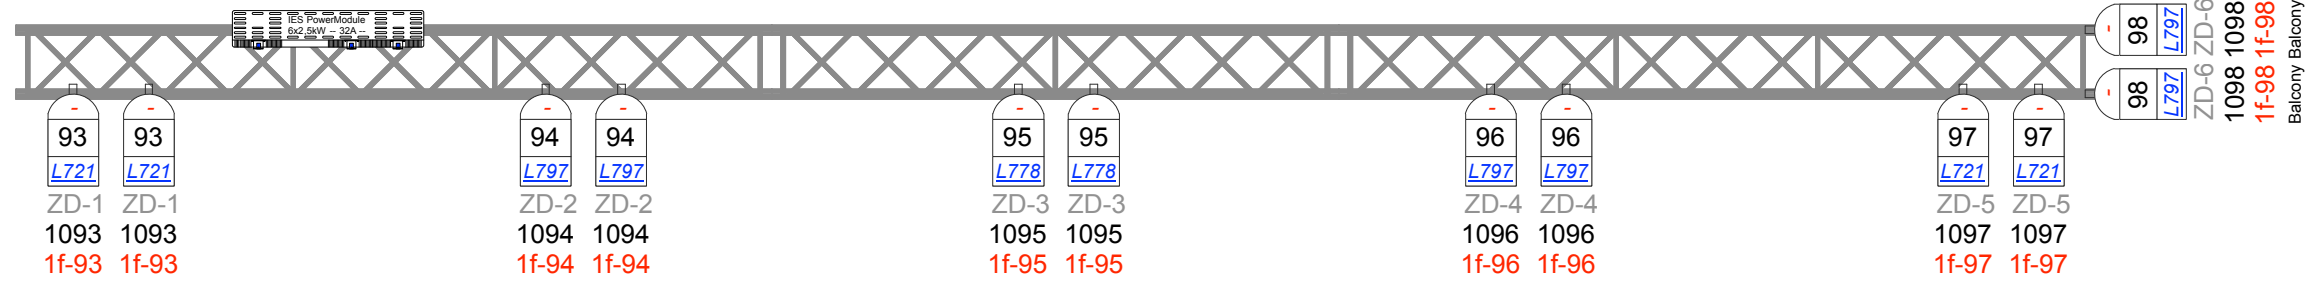

E-Grid

FOH Truss

Balkon Truss

MovingLight: L=PT_GZ - Hall			
Qty	Sym	Type	Mode
4x		ROBIN MMX SPOT	M2
8x		ROBIN 100 LED BEAM	M2

Conventional: L=PT_GZ - Hall		
Qty	Sym	Type
40x		PAR64 220 Black
8x		Fourbar ACL Black (1/2 Set)

Main Hall - Hall
Season 2016-2017

Showdate: 09-2016 t/m 07-2017

Loadin: 03 t/m 05-08-2016

Loadout: 07-2017

Jobnumber:

Client:
Patronaat

Lighting Designer:
Technical Department

Stage Designer:

Director:

Scale:
1:50

Papersize:
A3

File:
PT_GZ_2016_v01.wvx

Drawn by:
LL

Studio: Patronaat - Main Hall
Address: Zijlsingel 2, Haarlem

Printdate: 08-2016

Printed by: Lennart