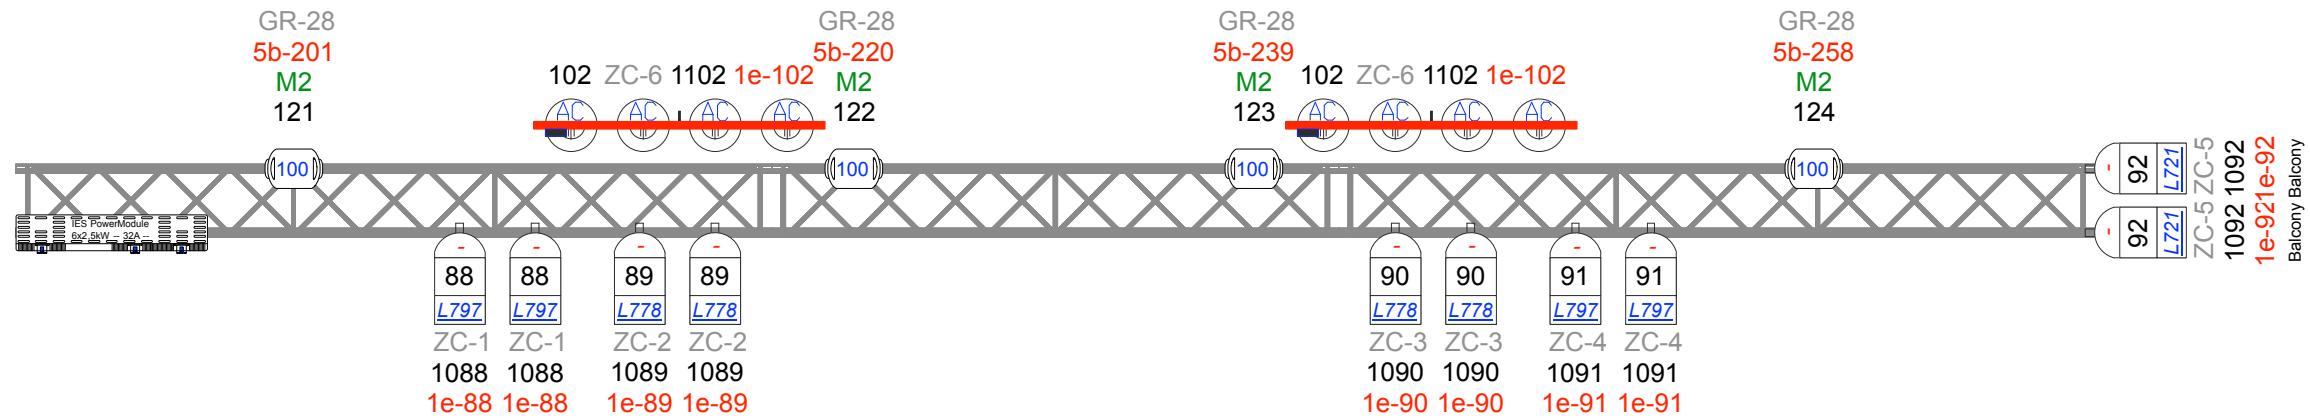

E-Grid

FOH Truss

Balkon Truss

MovingLight: L=PT_GZ - Hall			
Qty	Sym	Type	Mode
4x		ROBIN MMX SPOT	M2
8x		ROBIN 100 LED BEAM	M2

Conventional: L=PT_GZ - Hall		
Qty	Sym	Type
40x		PAR64 220 Black
8x		Fourbar ACL Black (1/2 Set)

Main Hall - Hall
Season 2016-2017

Showdate: 09-2016 t/m 07-2017

Loadin: 03 t/m 05-08-2016

Loadout: 07-2017

Jobnumber:

Client:
Patronaat

Lighting Designer:
Technical Department

Stage Designer:

Director:

Scale:
1:50

Papersize:
A3

File:
PT_GZ_2016_v01.wvx

Drawn by:
LL

Studio: Patronaat - Main Hall
Address: Zijlsingel 2, Haarlem

Printdate: 08-2016

Printed by: Lennart